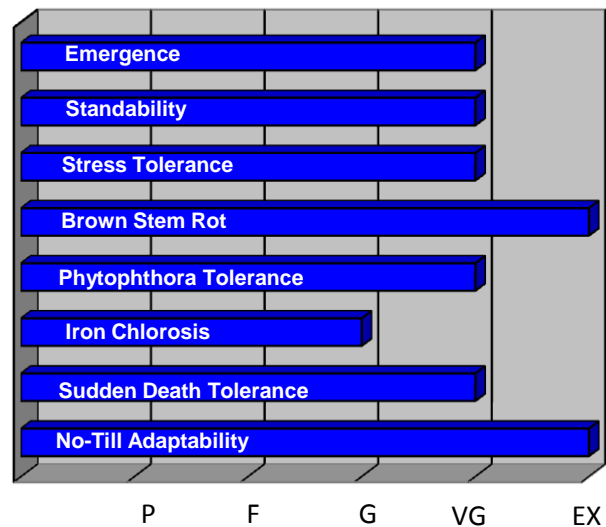

2737N 700E Rd
Ashkum, IL 60911
(815)698-2204

3329CRR

3.3 Relative Maturity

Plant Height	Medium Tall
Plant Type	Medium
Pubescence	Tawny
Row Width	DNW
SCN	R3,MR4
CN Source	PI88788
PRR Gene	1c

Flower Color	Purple
Hilum Color	Black
White Mold	Good
Highly Productive Soils	Excellent
Medium Productive Soils	Excellent
Low Productive Soils	Excellent
Yield for Maturity	Excellent

Plant Characteristics

P= Poor, F= Fair, G= Good, VG= Very Good, EX=Excellent

Yield Potential less than 45 bu/acre	Excellent
Yield Potential more than 45 bu/acre	Excellent
Recommended planting populations	Medium
Soil Types	All
Approximate Seed size	2900