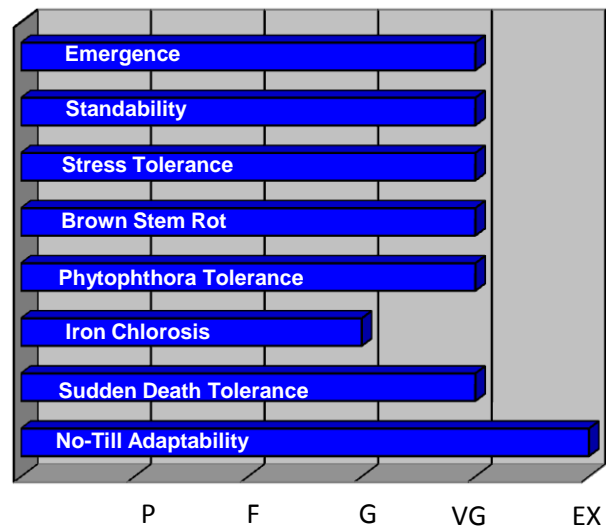

## 2.9 Relative Maturity

Plant Height	Medium Tall
Plant Type	Medium
Pubescence	Gray
Row Width	DNW
SCN	R3,MR4
CN Source	PI88788
PRR Gene	1c

Flower Color	Purple
Hilum Color	Imp. Black
White Mold	Fair
Highly Productive Soils	Excellent
Medium Productive Soils	Excellent
Low Productive Soils	Very Good
Yield for Maturity	Very Good

Plant Characteristics

P= Poor, F= Fair, G= Good, VG= Very Good, EX=Excellent

Yield Potential less than 45 bu/acre	Excellent
Yield Potential more than 45 bu/acre	Very Good
Recommended planting populations	Medium
Soil Types	All
Approximate Seed size	2900