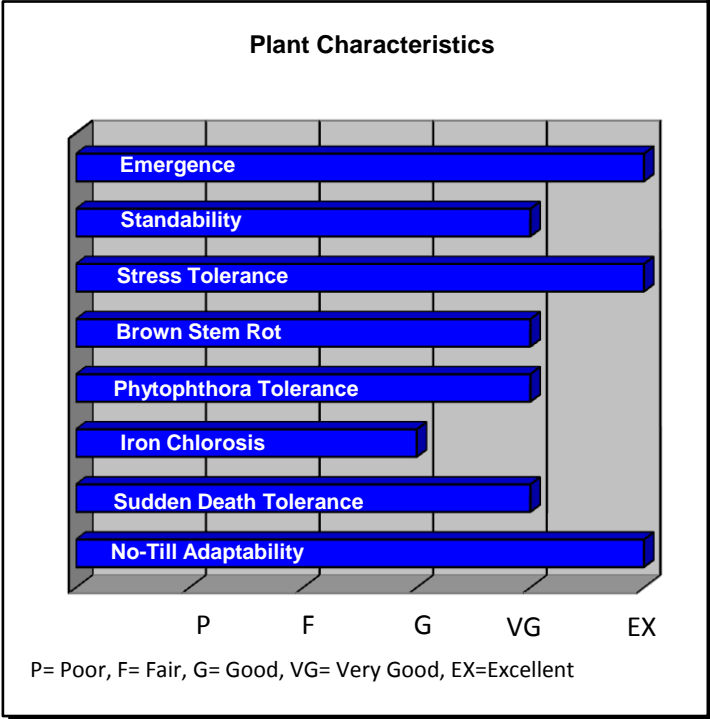

2737N 700E Rd
 Ashkum, IL 60911
 (815)698-2204

2939CRR

2.9 Relative Maturity

Plant Height	Medium Tall
Plant Type	Medium Bush
Pubescence	Gray
Row Width	DNW
SCN	MR3,MR4
CN Source	PI88788
PRR Gene	1a

Flower Color	Purple
Hilum Color	Black
White Mold	Very Good
Highly Productive Soils	Very Good
Medium Productive Soils	Excellent
Low Productive Soils	Excellent
Yield for Maturity	

Yield Potential less than 45 bu/acre	Excellent
Yield Potential more than 45 bu/acre	Very Good
Recommended planting populations	Medium
Soil Types	All
Approximate Seed size	Medium

Excels in tough environments
Mr. Reliable every year
Great plant health