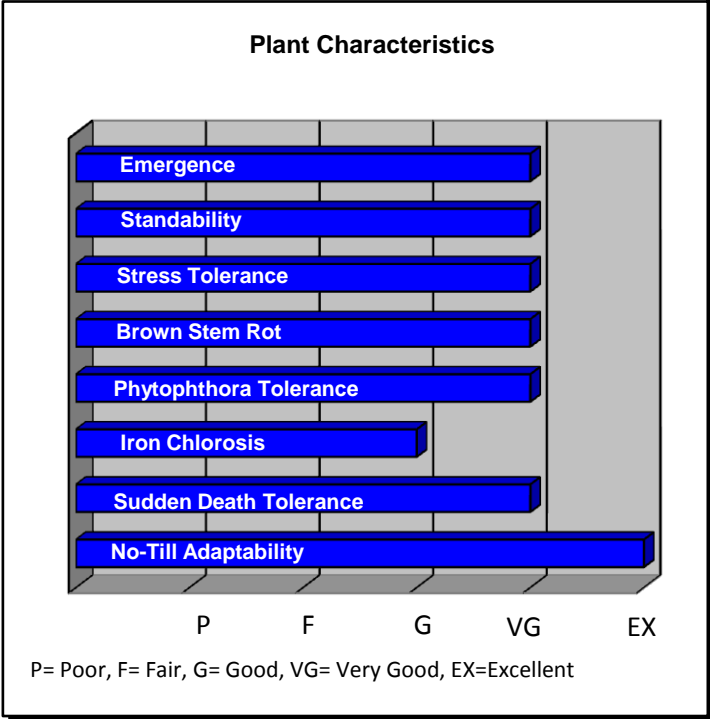

2737N 700E Rd
 Ashkum, IL 60911
 (815)698-2204

2828CRR

2.8 Relative Maturity

Plant Height	Medium Tall
Plant Type	Medium Bush
Pubescence	Gray
Row Width	DNW
SCN	R3, MR4
CN Source	PI88788
PRR Gene	1c

Flower Color	Purple
Hilum Color	Black
White Mold	Very Good
Highly Productive Soils	Excellent
Medium Productive Soils	Excellent
Low Productive Soils	Excellent
Yield for Maturity	2.8

Yield Potential less than 45 bu/acre	Excellent
Yield Potential more than 45 bu/acre	Excellent
Recommended planting populations	Medium
Soil Types	All
Approximate Seed size	3000

Taller plant with **great branching**
New standard for its maturity
"Go to" variety for 30" inch rows