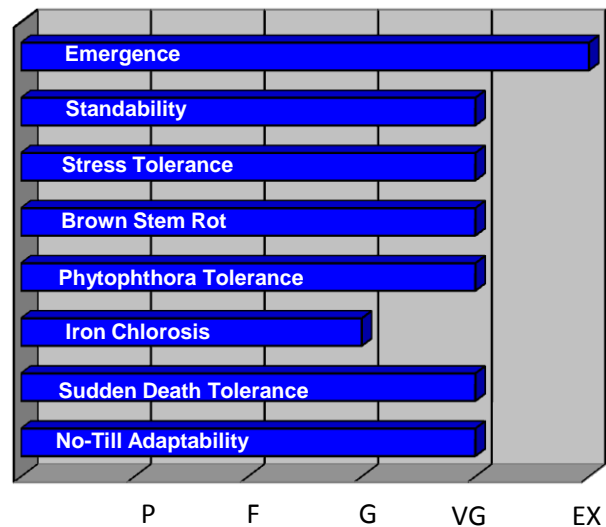

2737N 700E Rd
 Ashkum, IL 60911
 (815)698-2204

2693CRR

2.6 Relative Maturity

Plant Height	MediumTall
Plant Type	MediumTall
Pubescence	Lt Tawny
Row Width	DNW
SCN	R3, MR4
CN Source	PI88788
PRR Gene	NA

Flower Color	White
Hilum Color	Black
White Mold	Very Good
Highly Productive Soils	Excellent
Medium Productive Soils	Excellent
Low Productive Soils	Excellent
Yield for Maturity	2.6

Plant Characteristics

P= Poor, F= Fair, G= Good, VG= Very Good, EX=Excellent

Yield Potential less than 45 bu/acre	Excellent
Yield Potential more than 45 bu/acre	Excellent
Recommended planting populations	Medium
Soil Types	All
Approximate Seed size	2900

Consistent performance
 Takes stress **extremely** well
Showy appearance

www.mwsseeds.com