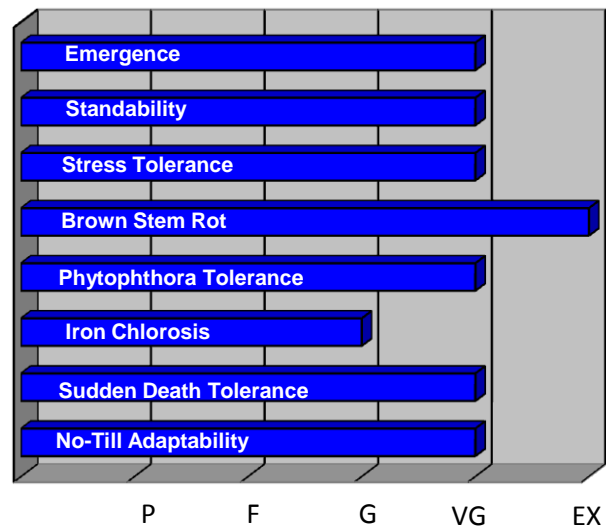

2737N 700E Rd
 Ashkum, IL 60911
 (815)698-2204

2414CRR

2.4 Relative Maturity

Plant Height	Medium
Plant Type	Medium
Pubescence	Tawny
Row Width	DN
SCN	MR3
CN Source	PI8878
PRR Gene	1k

Flower Color	Purple
Hilum Color	Black
White Mold	Very Good
Highly Productive Soils	Excellent
Medium Productive Soils	Excellent
Low Productive Soils	Very Good
Yield for Maturity	2.4

Plant Characteristics

P= Poor, F= Fair, G= Good, VG= Very Good, EX=Excellent

Yield Potential less than 45 bu/acre	Excellent
Yield Potential more than 45 bu/acre	Excellent
Recommended planting populations	Medium
Soil Types	All
Approximate Seed size	2900

One of the **best** varieties ever grown
Good choice for wheat acres
 Harvest **early**, don't lose yield!

www.mwsseeds.com