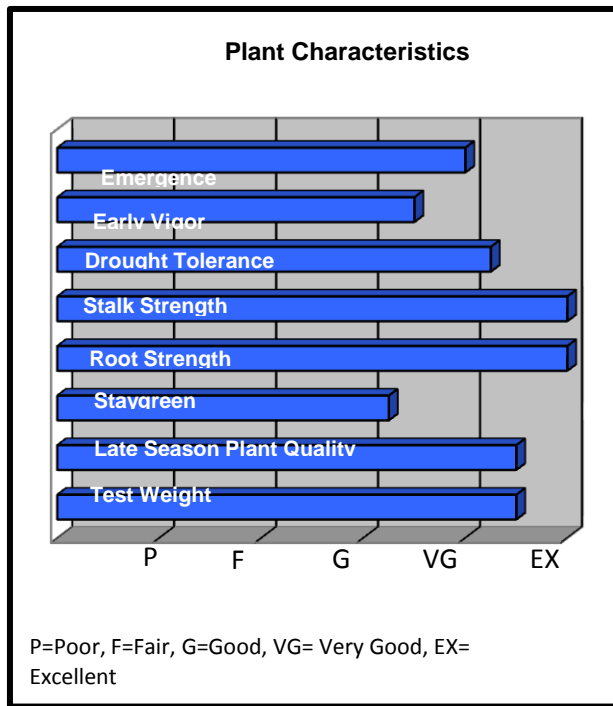

2737N 700E Rd
Ashkum, IL 60911
(815)698-2204

8192 VT3

111 Days Relative Maturity

Workhorse

Plant Height	Medium-Short
Ear Height	Medium-low
Leaf Type	Semi Upright
Ear Type	Determinate
Kernel Rows	16-18
Cob Color	Red
Stalk Anthracnose	Good
Yield for Maturity	Very Good
Dry Down	Very Good
GDD's Pollination	1260
GDD's Black Layer	2636
Northern Leaf Blight	Very Good
Southern Leaf Blight	Very Good
Goss' Wilt	Average
Stress Tolerance	Excellent
Responds to Sidedress	No
Responds to Higher Fertility	No
Grey Leaf Spot	Good
Green Snap	Good
Husk Cover	Adequate
Common Rust	Good

Yield Potential less than 175 bu/acre	Excellent
Yield Potential more than 175 bu/acre	Very Good
Corn on corn	Excellent
No Till	Excellent
Respond to in-season fungicide application	No
Recommended planting populations	32-36000
Soil Types	All