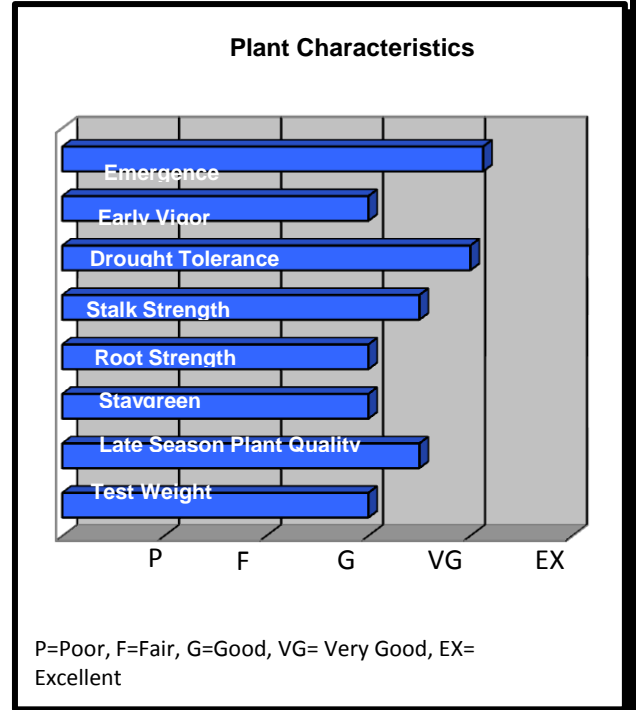

2737N 700E Rd
Ashkum, IL 60911
(815)698-2204

8063 SS

110 Days Relative Maturity

Racehorse

Plant Height	Medium
Ear Height	Medium
Leaf Type	Semi Upright
Ear Type	Semi Flex.
Kernel Rows	14-16
Cob Color	Pink
Stalk Anthracnose	Fair
Yield for Maturity	Excellent
Dry Down	Good
GDD's Pollination	1347
GDD's Black Layer	2723
Northern Leaf Blight	Excellent
Southern Leaf Blight	Very Good
Goss' Wilt	Excellent
Stress Tolerance	Very Good
Responds to Sidedress	Yes
Responds to Higher Fertility	Yes
Grey Leaf Spot	Average
Green Snap	Very Good
Husk Cover	Adequate
Common Rust	Very Good

Yield Potential less than 175 bu/acre	Excellent
Yield Potential more than 175 bu/acre	Excellent
Corn on corn	With Foliar Fungicide
No Till	Very Good
Respond to in-season fungicide application	Yes
Recommended planting populations	28-34000
Soil Types	All