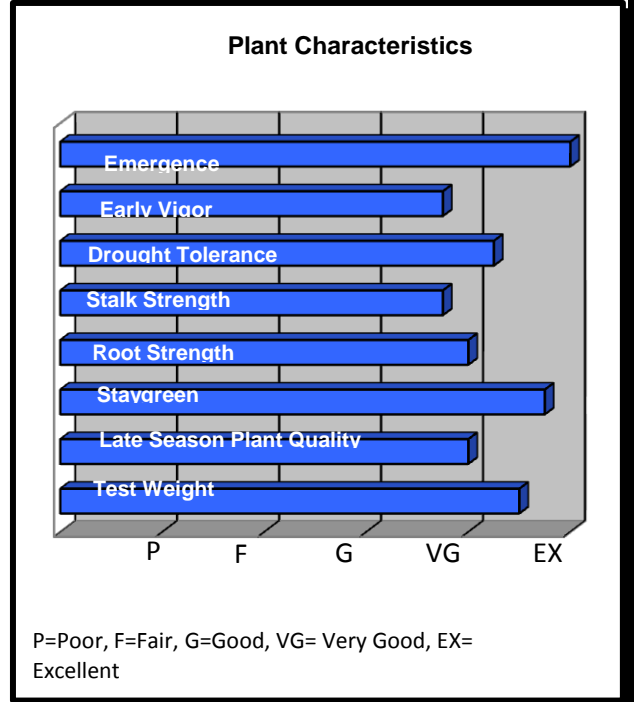

2737N 700E Rd
Ashkum, IL 60911
(815)698-2204

6999 Conventional

109 Days Relative Maturity

Racehorse

Plant Height	Medium-Tall
Ear Height	Medium-High
Leaf Type	Semi Upright
Ear Type	Semi Flex
Kernel Rows	14-18
Cob Color	Red
Stalk Anthracnose	Very Good
Yield for Maturity	Excellent
Dry Down	Very Good
GDD's Pollination	1460
GDD's Black Layer	2200
Northern Leaf Blight	Very Good
Southern Leaf Blight	Good
Goss' Wilt	Very Good
Stress Tolerance	Very Good
Responds to Sidedress	Yes
Responds to Higher Fertility	Yes
Grey Leaf Spot	Good
Green Snap	Good
Husk Cover	Adequate
Common Rust	Good

Yield Potential less than 175 bu/acre	Excellent
Yield Potential more than 175 bu/acre	Excellent
Corn on corn	Yes
No Till	Good
Respond to in-season fungicide application	No
Recommended planting populations	28-34000
Soil Types	All